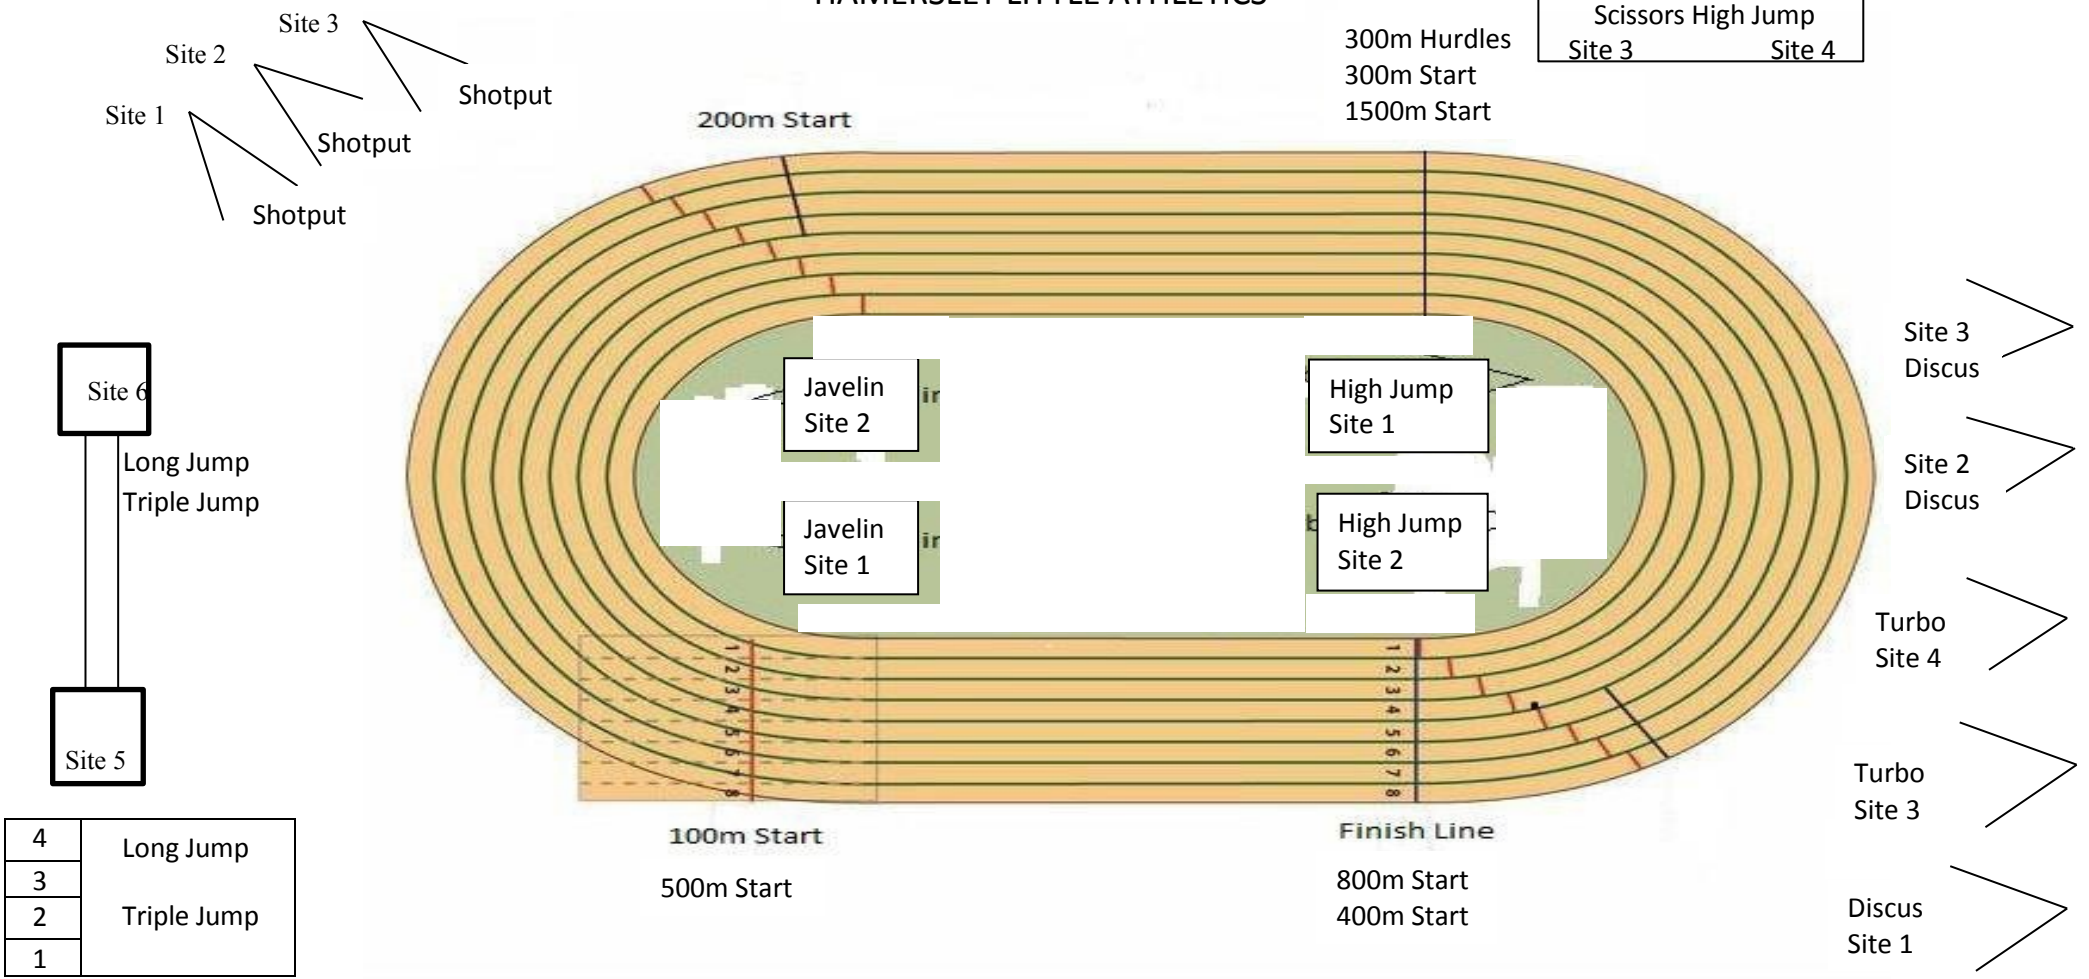

HAMERSLEY LITTLE ATHLETICS

4	Long Jump
3	Triple Jump
2	
1	

Site

Events

- 70m
- 100m
- 200m
- 500m
- Long Jump
- Triple Jump
- High Jump
- Hurdles
- Javelin
- Shot Put

Spectators

Events

- 300m
- 400m
- 300m Hurdles
- 800m
- 1500m
- Discus
- Turbo Javelin/Vortex